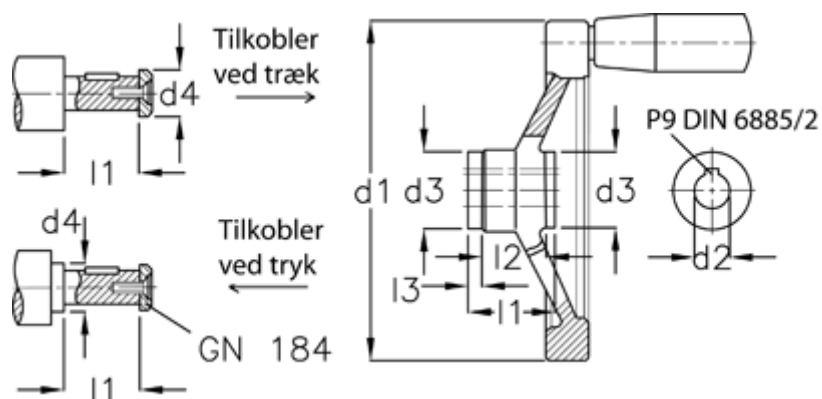

Article number: 20370307

Description: E+G Handwheel
GN 321.4-140-K16-D-ZI

Measures

d_1	= 140
d_2 H7	= 16
d_3	= 32
d_4 max	= 21
l_1	= 32.5
l_2	= 20
l_3	= 6